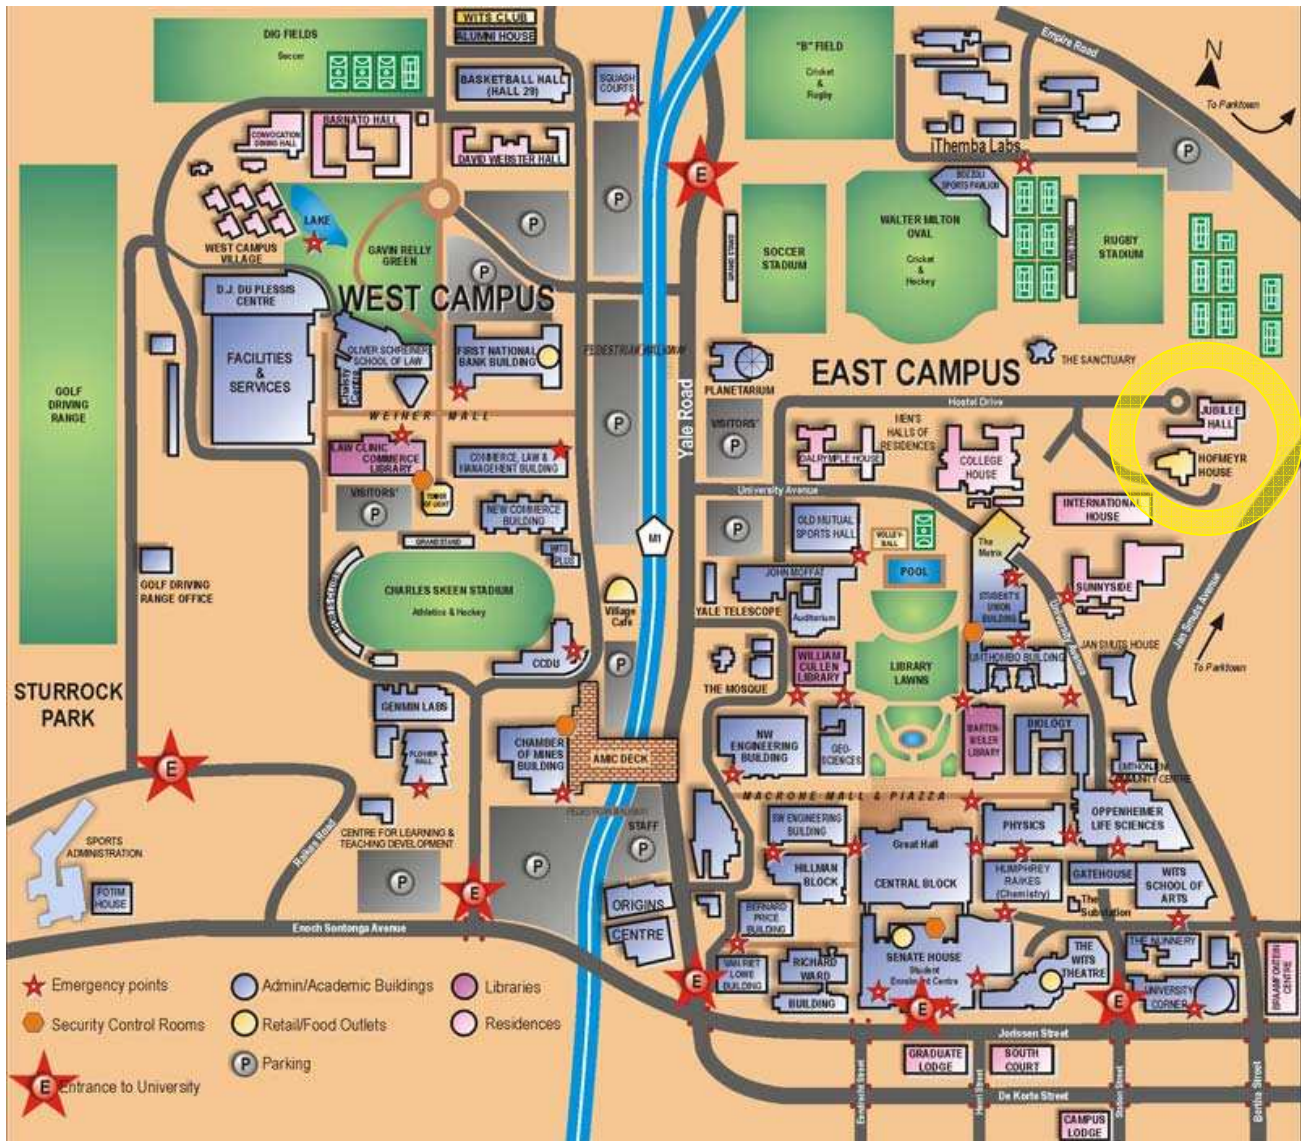

Hofmeyer House circled in yellow

Please RSVP by 15 May to: melinda.griffiths@uct.ac.za